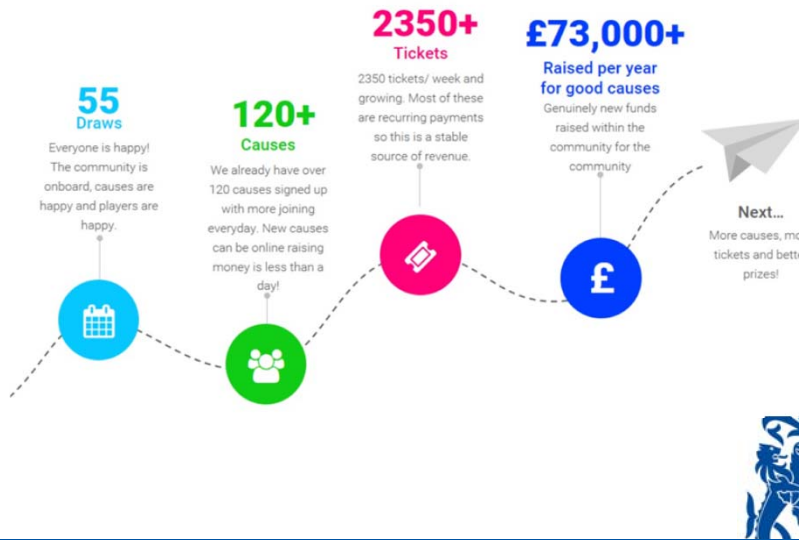

Aylesbury Vale Experience

www.west-norfolk.gov.uk